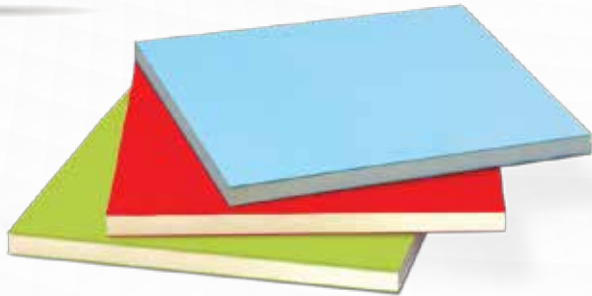

3 LAYER PVC SKINNING SHEET

Features :

- ❑ Water and Moisture resistance
- ❑ Anti-UV
- ❑ Chemical and corrosion resistance
- ❑ Electricity insulation
- ❑ Heat insulation
- ❑ Anti-bacterial
- ❑ Low flammability
- ❑ Sound insulation
- ❑ Similar surface finish on both sides
- ❑ Matte surface
- ❑ Ease of fabrication with ordinary plastics hand tools
- ❑ Easily bonded to similar material and many other materials

PARTEX PVC SKINNING SHEET

More **smoother** surface
than normal **PVC Sheets**

Features :

- ❑ Easy to fit
- ❑ No need for burnish or paint
- ❑ Competitive price along with durability
- ❑ Water resistant
- ❑ Weather resistant
- ❑ Different designs and colors