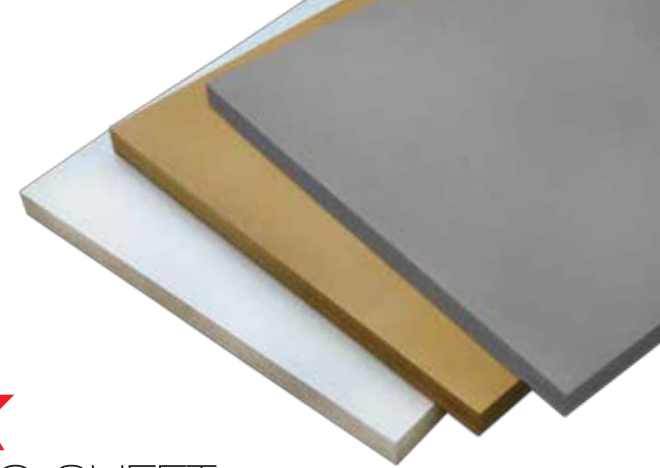

3 LAYER PVC SKINNING SHEET

Features :

- ❑ Water and Moisture resistance
- ❑ Anti-UV
- ❑ Chemical and corrosion resistance
- ❑ Electricity insulation
- ❑ Heat insulation
- ❑ Anti-bacterial
- ❑ Low flammability
- ❑ Sound insulation
- ❑ Similar surface finish on both sides
- ❑ Matte surface
- ❑ Ease of fabrication with ordinary plastics hand tools
- ❑ Easily bonded to similar material and many other materials